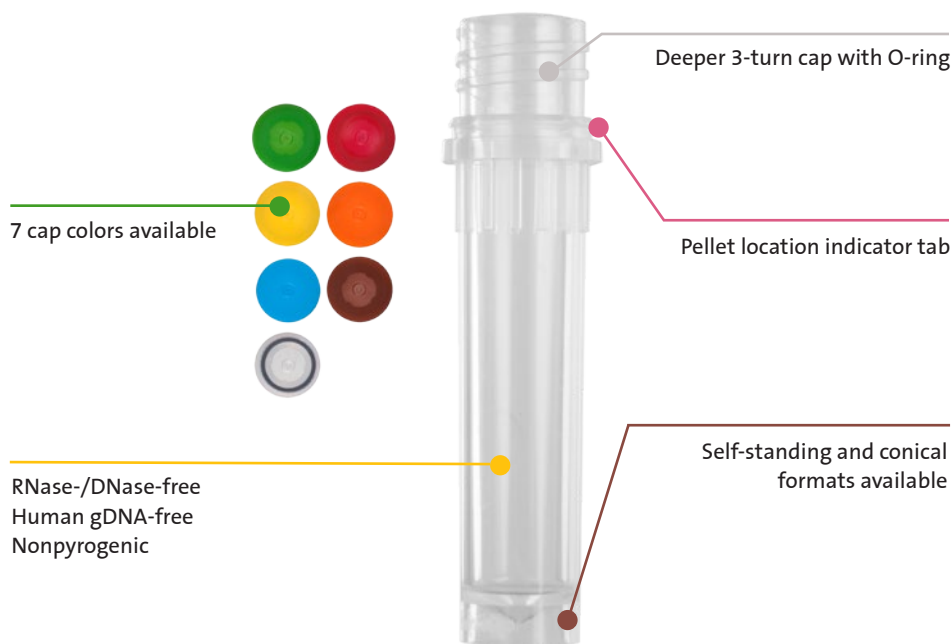

Axygen® Screw Cap Microcentrifuge Tubes

0.5 mL, 1.5 mL, 2.0 mL

Cat. No.	Description	Quantity
ST-050-SS	0.5 mL screw cap microcentrifuge tubes, clear, self-standing (tubes only, no caps)	500/pk, 8 pks/cs
ST-060-SS	0.5 mL screw cap microcentrifuge tubes (tall), clear, self-standing (tubes only, no caps)	500/pk, 8 pks/cs
ST-150	1.5 mL screw cap microcentrifuge tubes, clear, conical bottom (tubes only, no caps)	500/pk, 8 pks/cs
ST-200-SS	2.0 mL screw cap microcentrifuge tubes, clear, self-standing (tubes only, no caps)	500/pk, 8 pks/cs
SCO-C	Screw caps with O-ring, clear*	500/pk, 8 pks/cs
SCO-R	Screw caps with O-ring, red*	500/pk, 8 pks/cs
SCO-O	Screw caps with O-ring, orange*	500/pk, 8 pks/cs
SCO-Y	Screw caps with O-ring, yellow*	500/pk, 8 pks/cs
SCO-G	Screw caps with O-ring, green*	500/pk, 8 pks/cs
SCO-B	Screw caps with O-ring, blue*	500/pk, 8 pks/cs
SCO-BR	Screw caps with O-ring, brown*	500/pk, 8 pks/cs

*Fits 0.5 mL, 1.5 mL, and 2.0 mL microcentrifuge tubes. Sterile, pre-assembled formats are available.

For more specific information on claims, visit the Certificates page at www.corning.com/lifesciences.