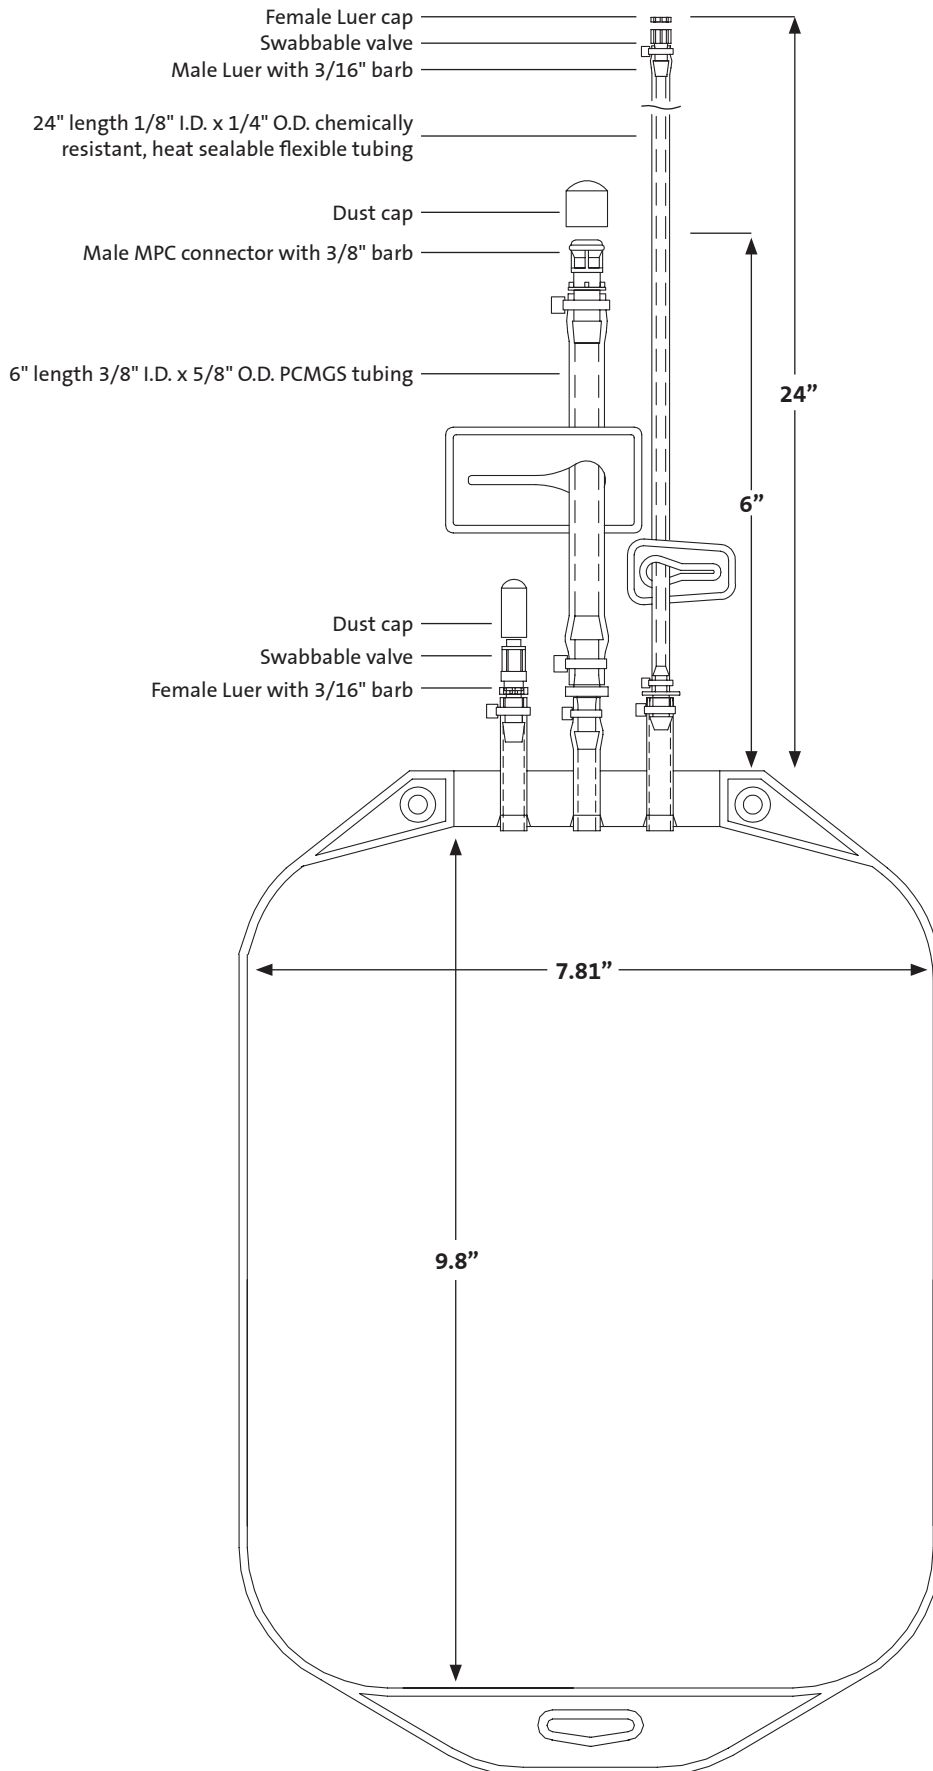

Collection Container

Cat. No.	Film Type	Size	Qty
91-200-01	EVA	1L	1

Drawing not to scale. Design is subject to change.