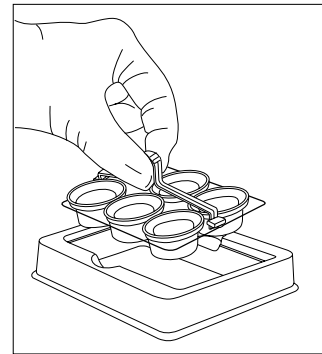

Netwell™ Carrier and Handle Instructions

CORNING

To Load the Netwell Carrier

An easy method to load the Netwell inserts into the reusable carrier is to invert the plate, leaving the Netwell inserts in the plate cover, then place the carrier over the Netwells, and reinvert the assembly.

To Use the Handle

1. Remove the plate lid.
2. Grasp the handle along its axis between the thumb and forefinger and squeeze.
3. Insert both ends of the handle into the carrier (see insert drawing), and release the handle.
4. Change the grip on the handle 90° (this will prevent you from accidentally squeezing the handle and releasing the Netwell inserts).
5. Pick up the Netwell inserts and transport to the next workstation.