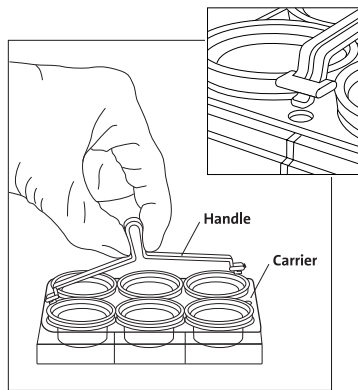

Netwell™ Carrier and Handle Instructions

CORNING

To Load the Netwell Carrier

An easy method to load the Netwell inserts into the reusable carrier is to invert the plate, leaving the Netwell inserts in the plate cover, then place the carrier over the Netwells, and reinvert the assembly.

To Use the Handle

1. Remove the plate lid.
2. Grasp the handle along its axis between the thumb and forefinger and squeeze.
3. Insert both ends of the handle into the carrier (see insert drawing), and release the handle.
4. Change the grip on the handle 90° (this will prevent you from accidentally squeezing the handle and releasing the Netwell inserts).
5. Pick up the Netwell inserts and transport to the next workstation.