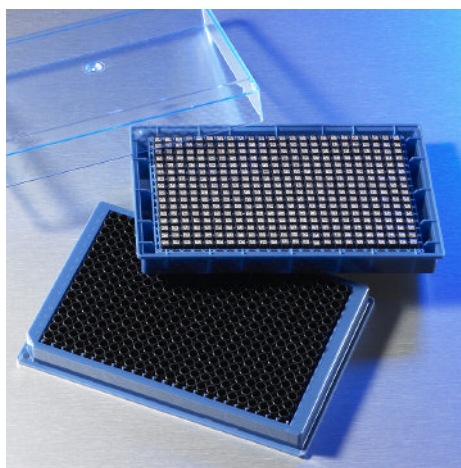

# Corning® Bar Coded Storage Tubes

A system solution for Automated Sample Management

Corning Life Sciences is proud to provide you with the Corning 1D/2D Bar Coded Storage tube line. Compared to the competition, the 1D/2D storage line is a superior storage solution designed to provide maximum identification.

Features include:

- ▶ **MAXIMUM IDENTIFICATION** – Synchronized 2D and linear bar code – along with marking spot
- ▶ **MAXIMUM INFORMATION** – 14 x 14 dot 2D bar code
- ▶ **BAR CODE STABILITY** – Laser-etched, not an attached label
- ▶ **COMPOUND COMPATIBILITY** – Polypropylene construction throughout, making it very inert

## Product Information

	1.3 mL 1D/2D Tube	384 Round Tube	384 Square Tube
Tube material	Polypropylene	Polypropylene	Polypropylene
Temperature range	-180° to +110°C (screw cap) -80° to +110°C (TPE cap)	-80° to +110°C (cap)	-80° to +110°C (cap)
Tube length	43.9 mm	14.0 mm	14.0 mm
Tube height	52.7 mm with screw cap 47.5 mm with TPE cap 53.7 mm total height with tubes and caps, no lid 58.3 mm total height with tubes, caps and lid	16.9 mm with cap 17.2 mm total height with tubes, caps, no lid 23.1 mm total height with tubes, caps and lid	- 17.5 mm total height with tubes, heat seal, no lid 23.1 mm total height with tubes, heat seal and lid
Volume	1.3 mL	120 µL	130 µL
Working volume	1.0 mL	100 µL	110 µL
1D codes	Linear, human readable	–	–
2D code	14 x 14 dots, 14 digits	14 x 14 dots, 14 digits	14 x 14 dots, 14 digits